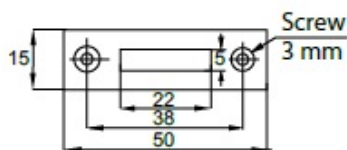

PRODUCT SHEET

Description:

Roll Blind Lock 855, $\varnothing 19 \times 22$ mm, NPL, CK SISO, W/Flat Striking Plate

Item number:

14.01.450-1

Units	Box	Carton	HS Code	Barcode
Pcs.	12	120	8301300000	
				5704866033466

SISO A/S

Mileparken 11
DK-2740 Skovlunde
Denmark
VAT: DK 24786013

Phone +45 45 830 900

www.siso.dk
siso@siso.dk

Danske Bank
Nytorv Branch
Copenhagen
SWIFT: DABADKKK

Account no.
4180 3112 112936
IBAN Account
DK7230003112112936