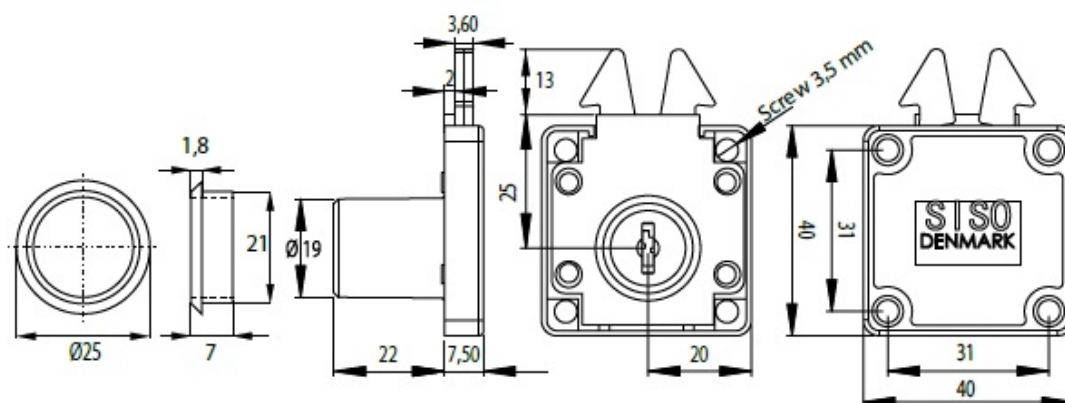

## Description:

Roll Blind Lock 855,  $\varnothing 19 \times 22$ mm, NPL, CK SISO, W/Flat Striking Plate

## Item number:

14.01.450-1

Units	Box	Carton	HS Code	Barcode
Pcs.	12	120	8301300000	
				5704866033466